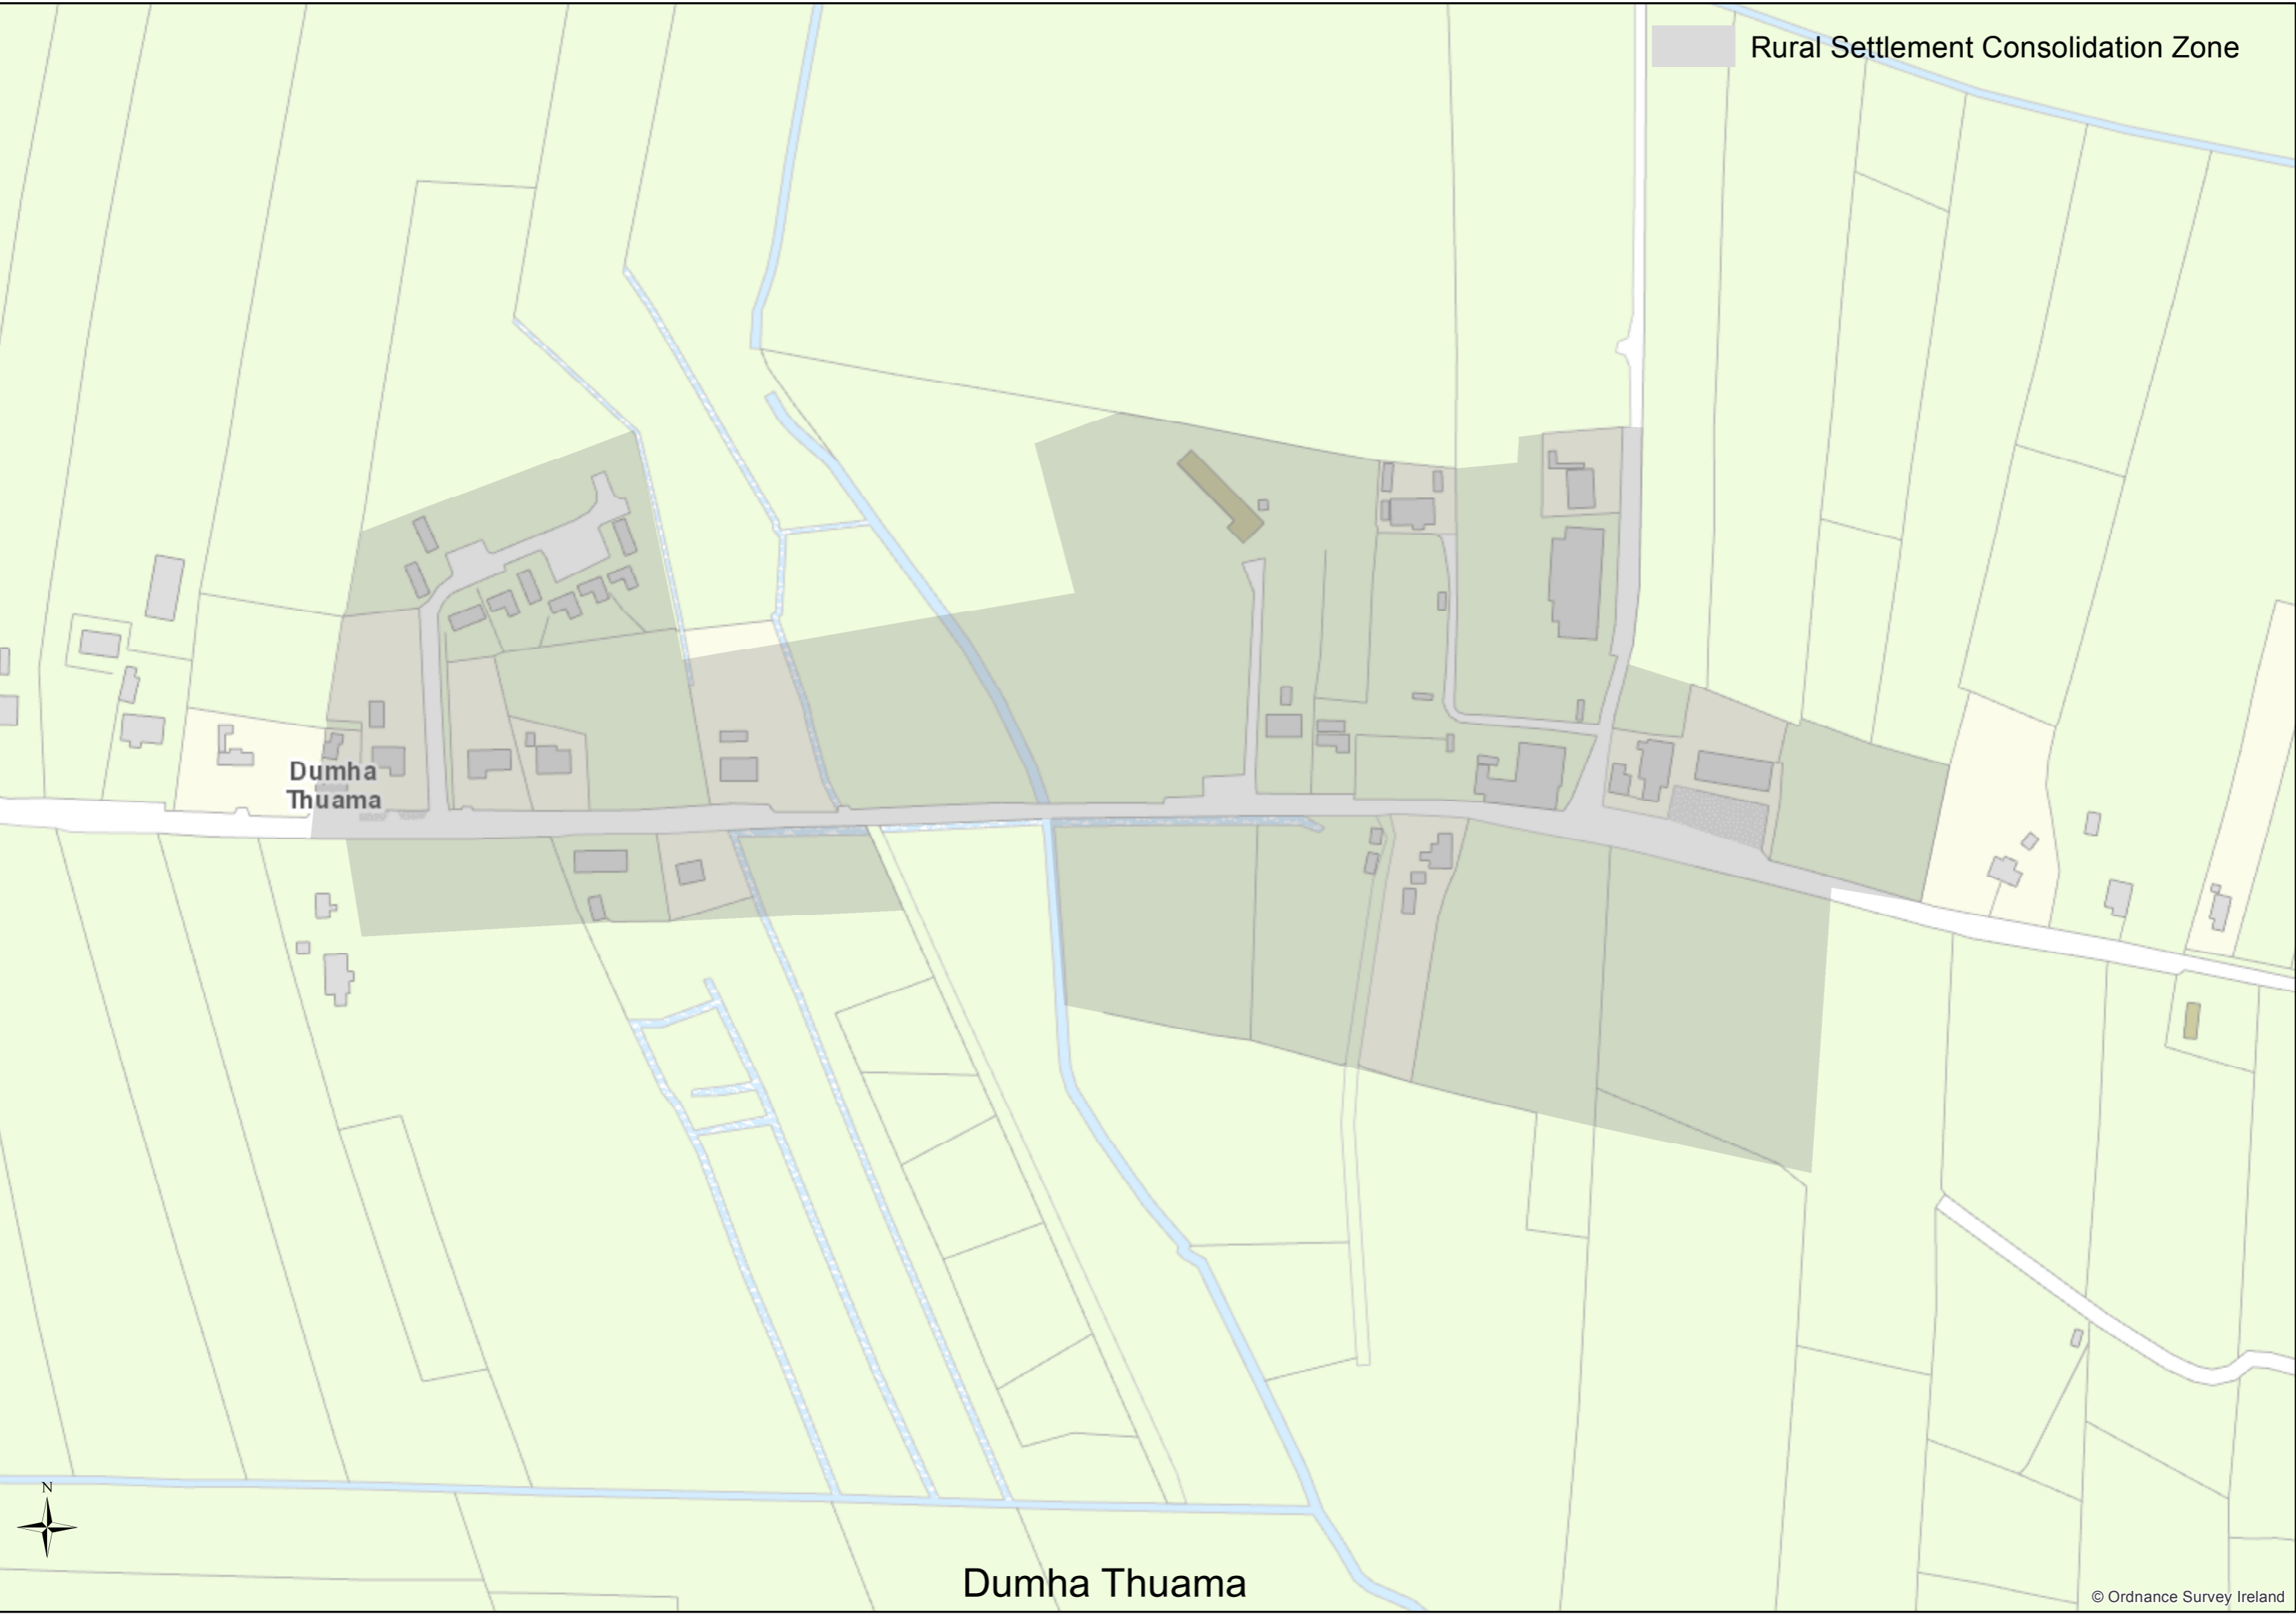

Rural Settlement Consolidation Zone

Dumha
Thuama

Dumha Thuama