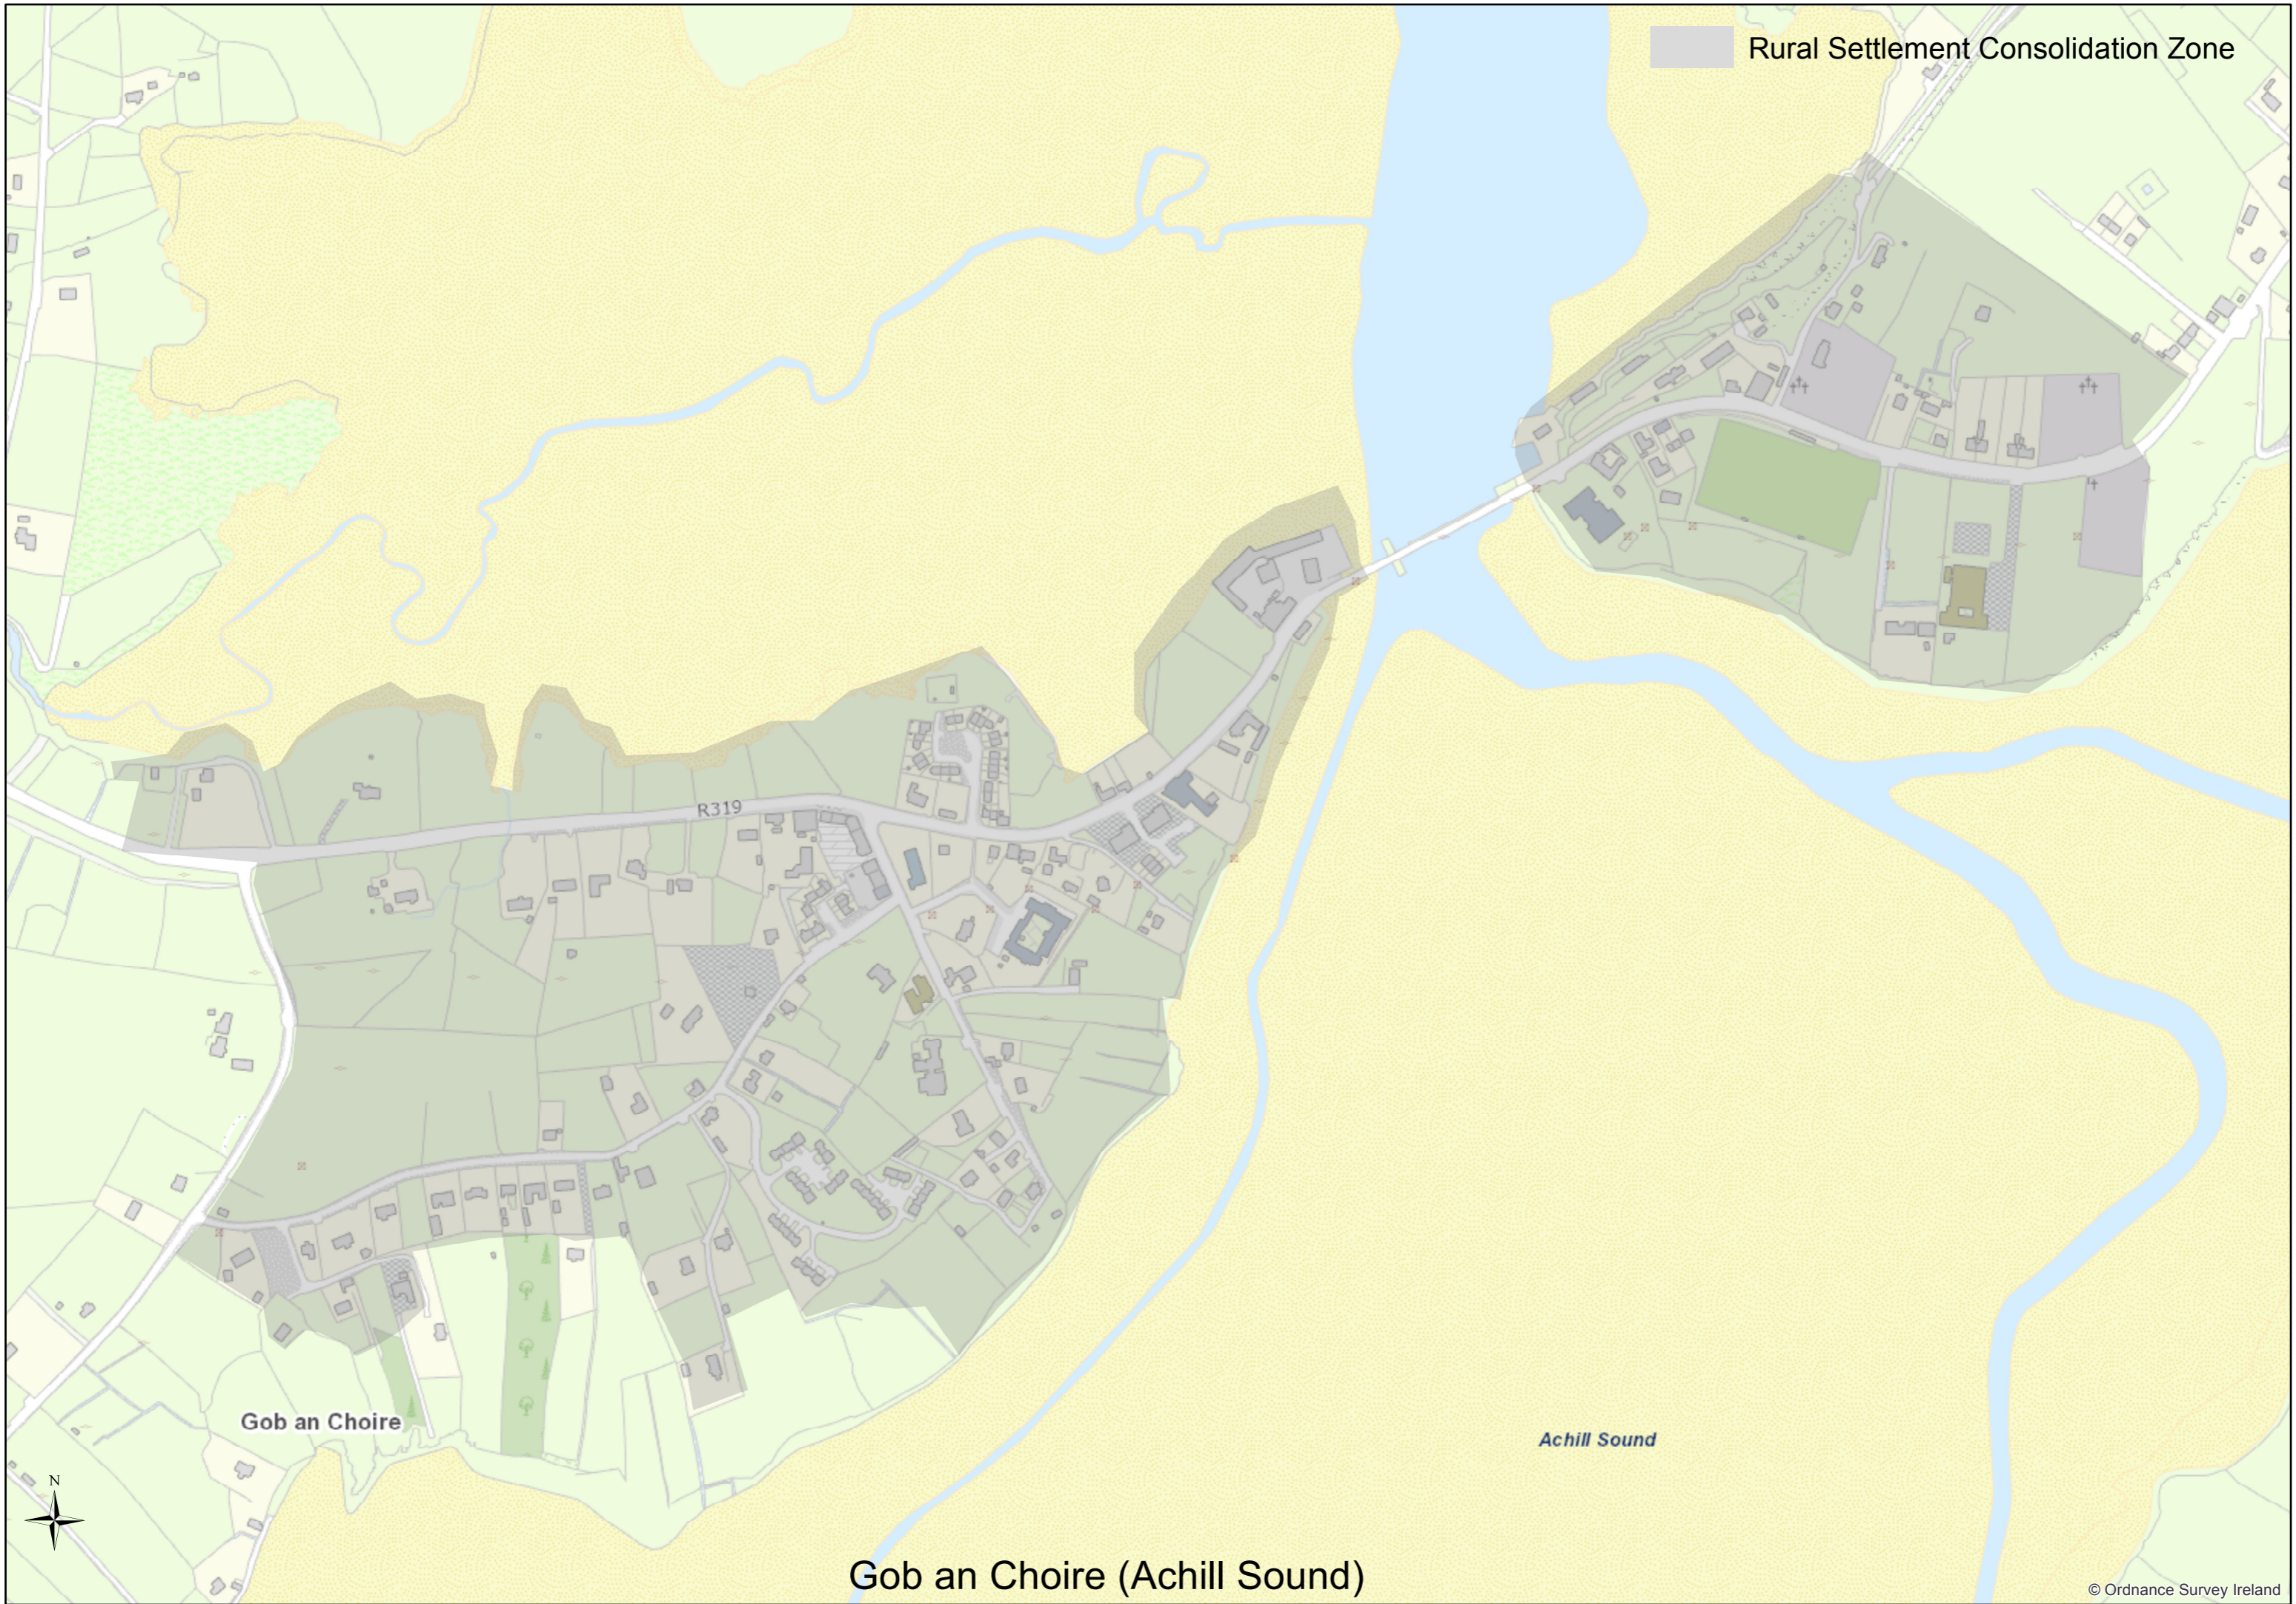

Rural Settlement Consolidation Zone

R319

Gob an Choire

Achill Sound

Gob an Choire (Achill Sound)