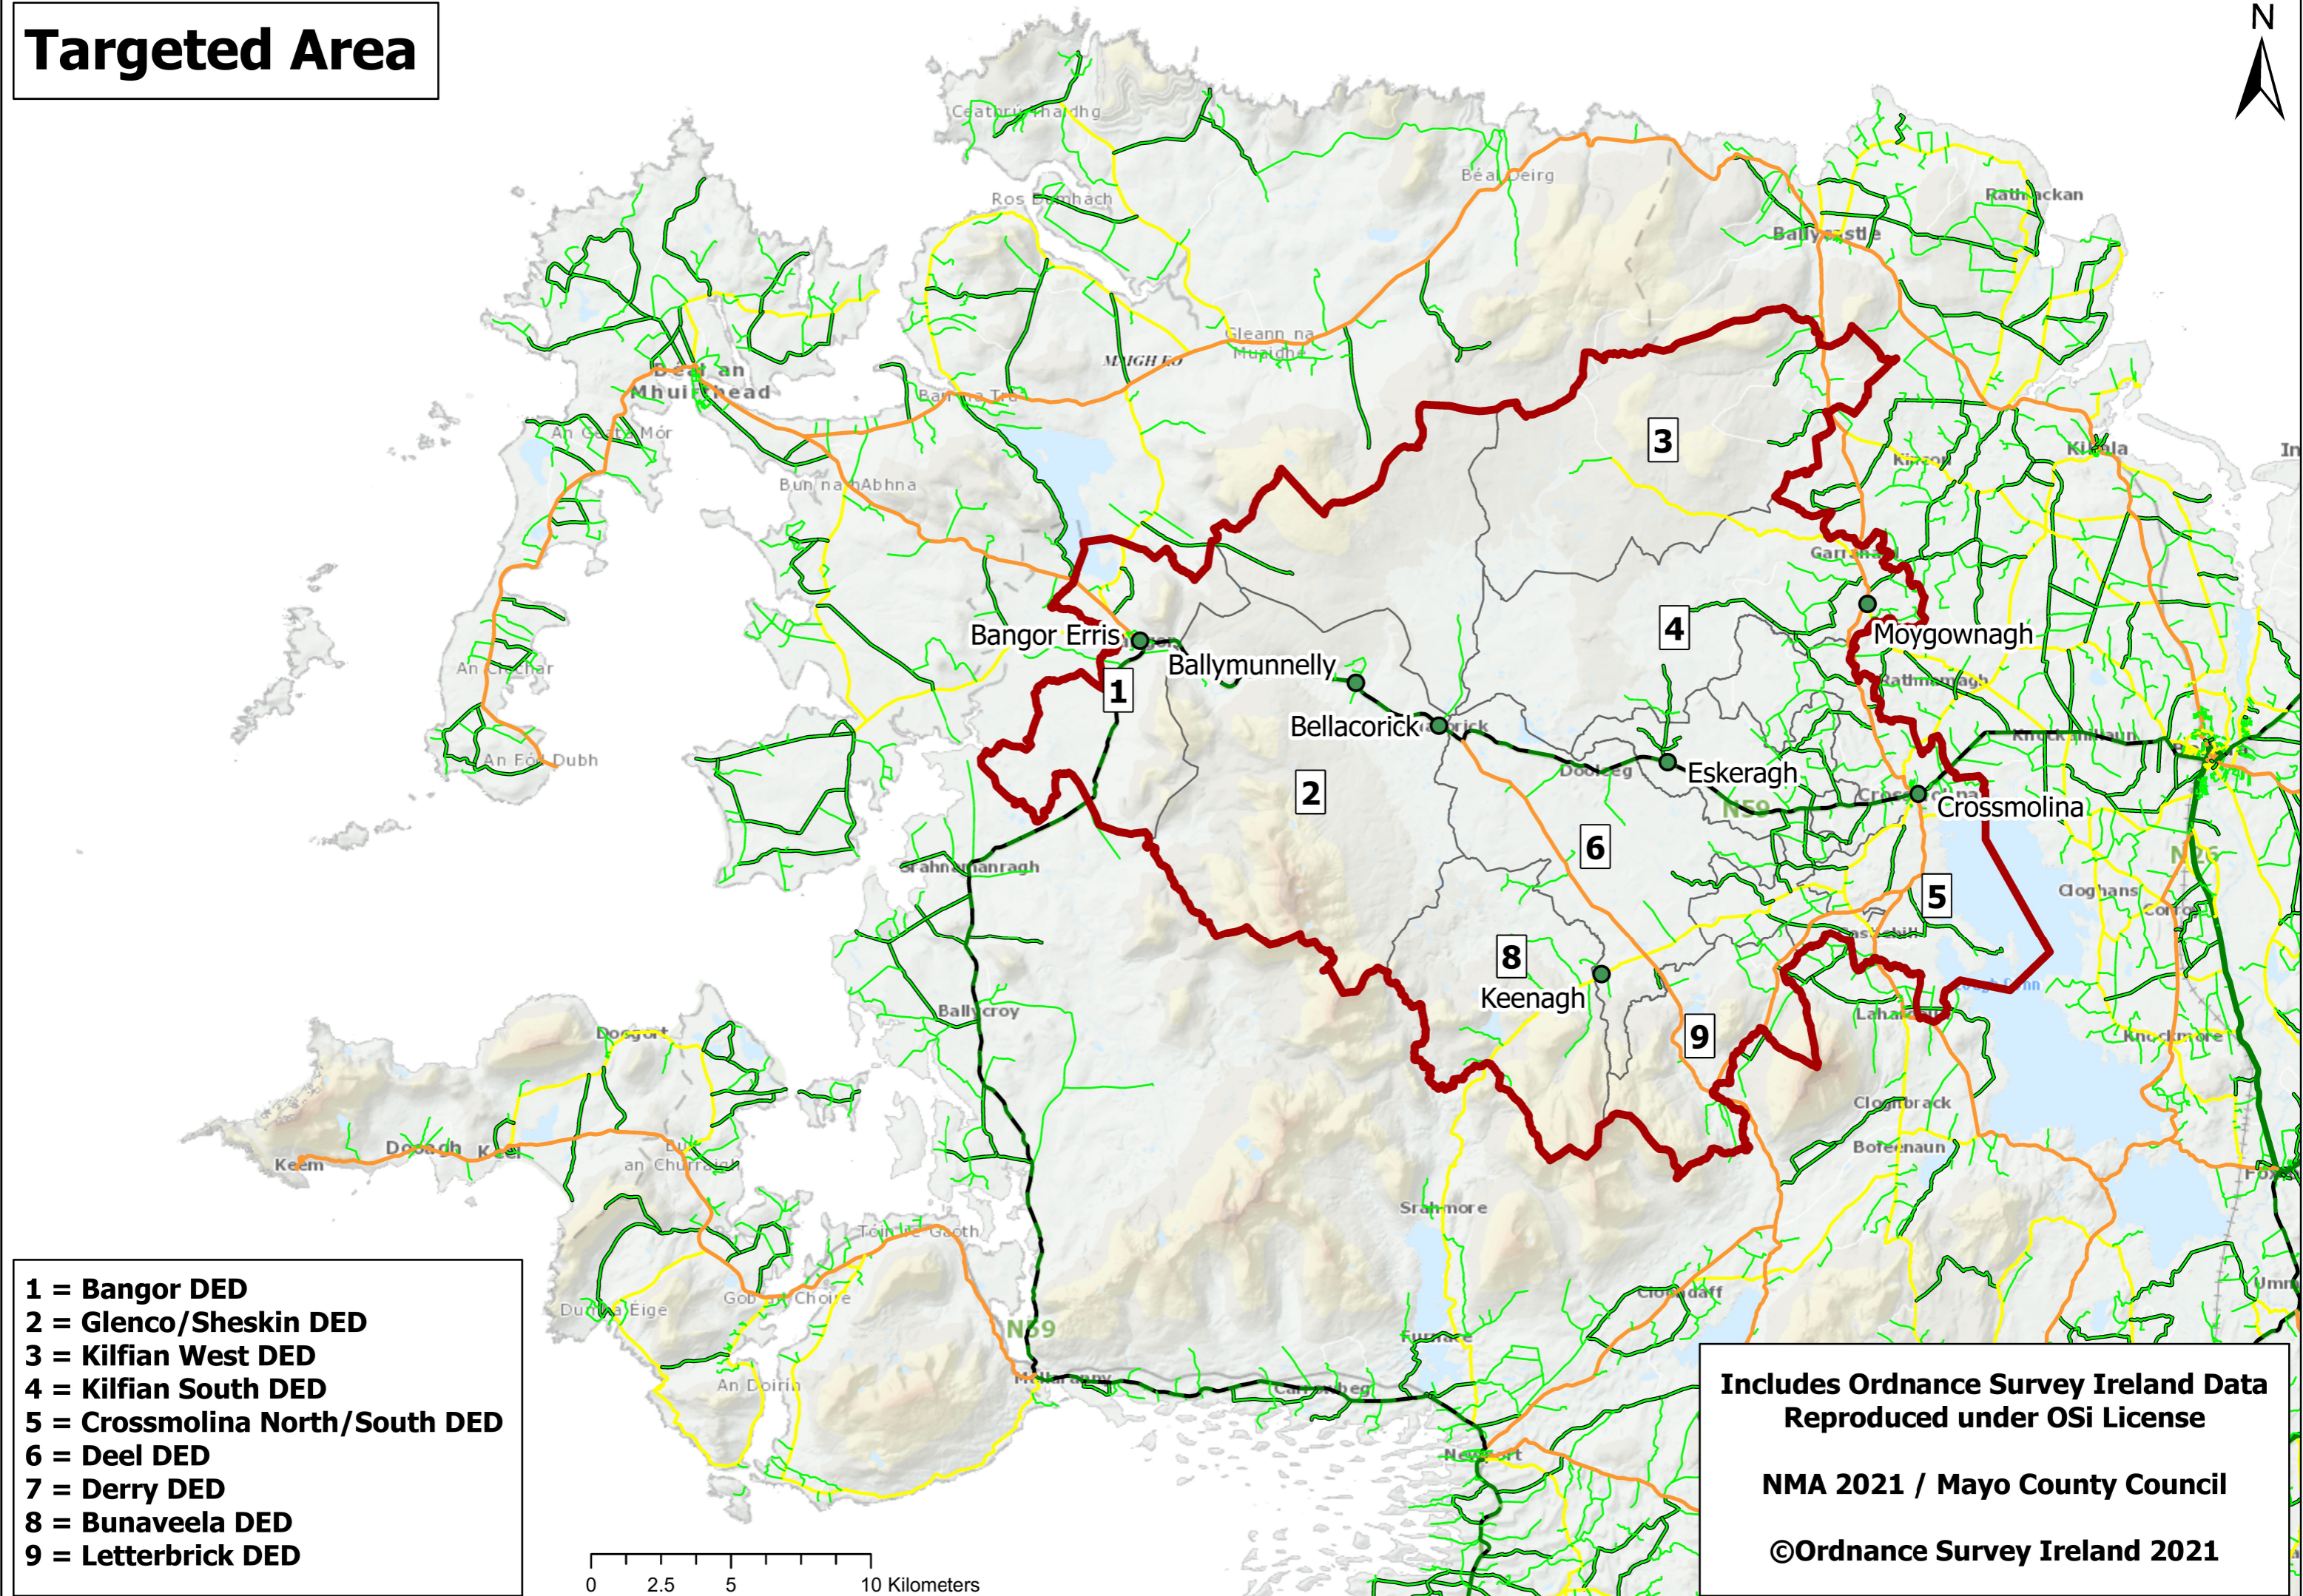

Targeted Area

- 1 = Bangor DED**
- 2 = Glenco/Sheskin DED**
- 3 = Kilfian West DED**
- 4 = Kilfian South DED**
- 5 = Crossmolina North/South DED**
- 6 = Deel DED**
- 7 = Derry DED**
- 8 = Bunaveela DED**
- 9 = Letterbrick DED**

**Includes Ordnance Survey Ireland Data
Reproduced under OSi License**

NMA 2021 / Mayo County Council

©Ordnance Survey Ireland 2021