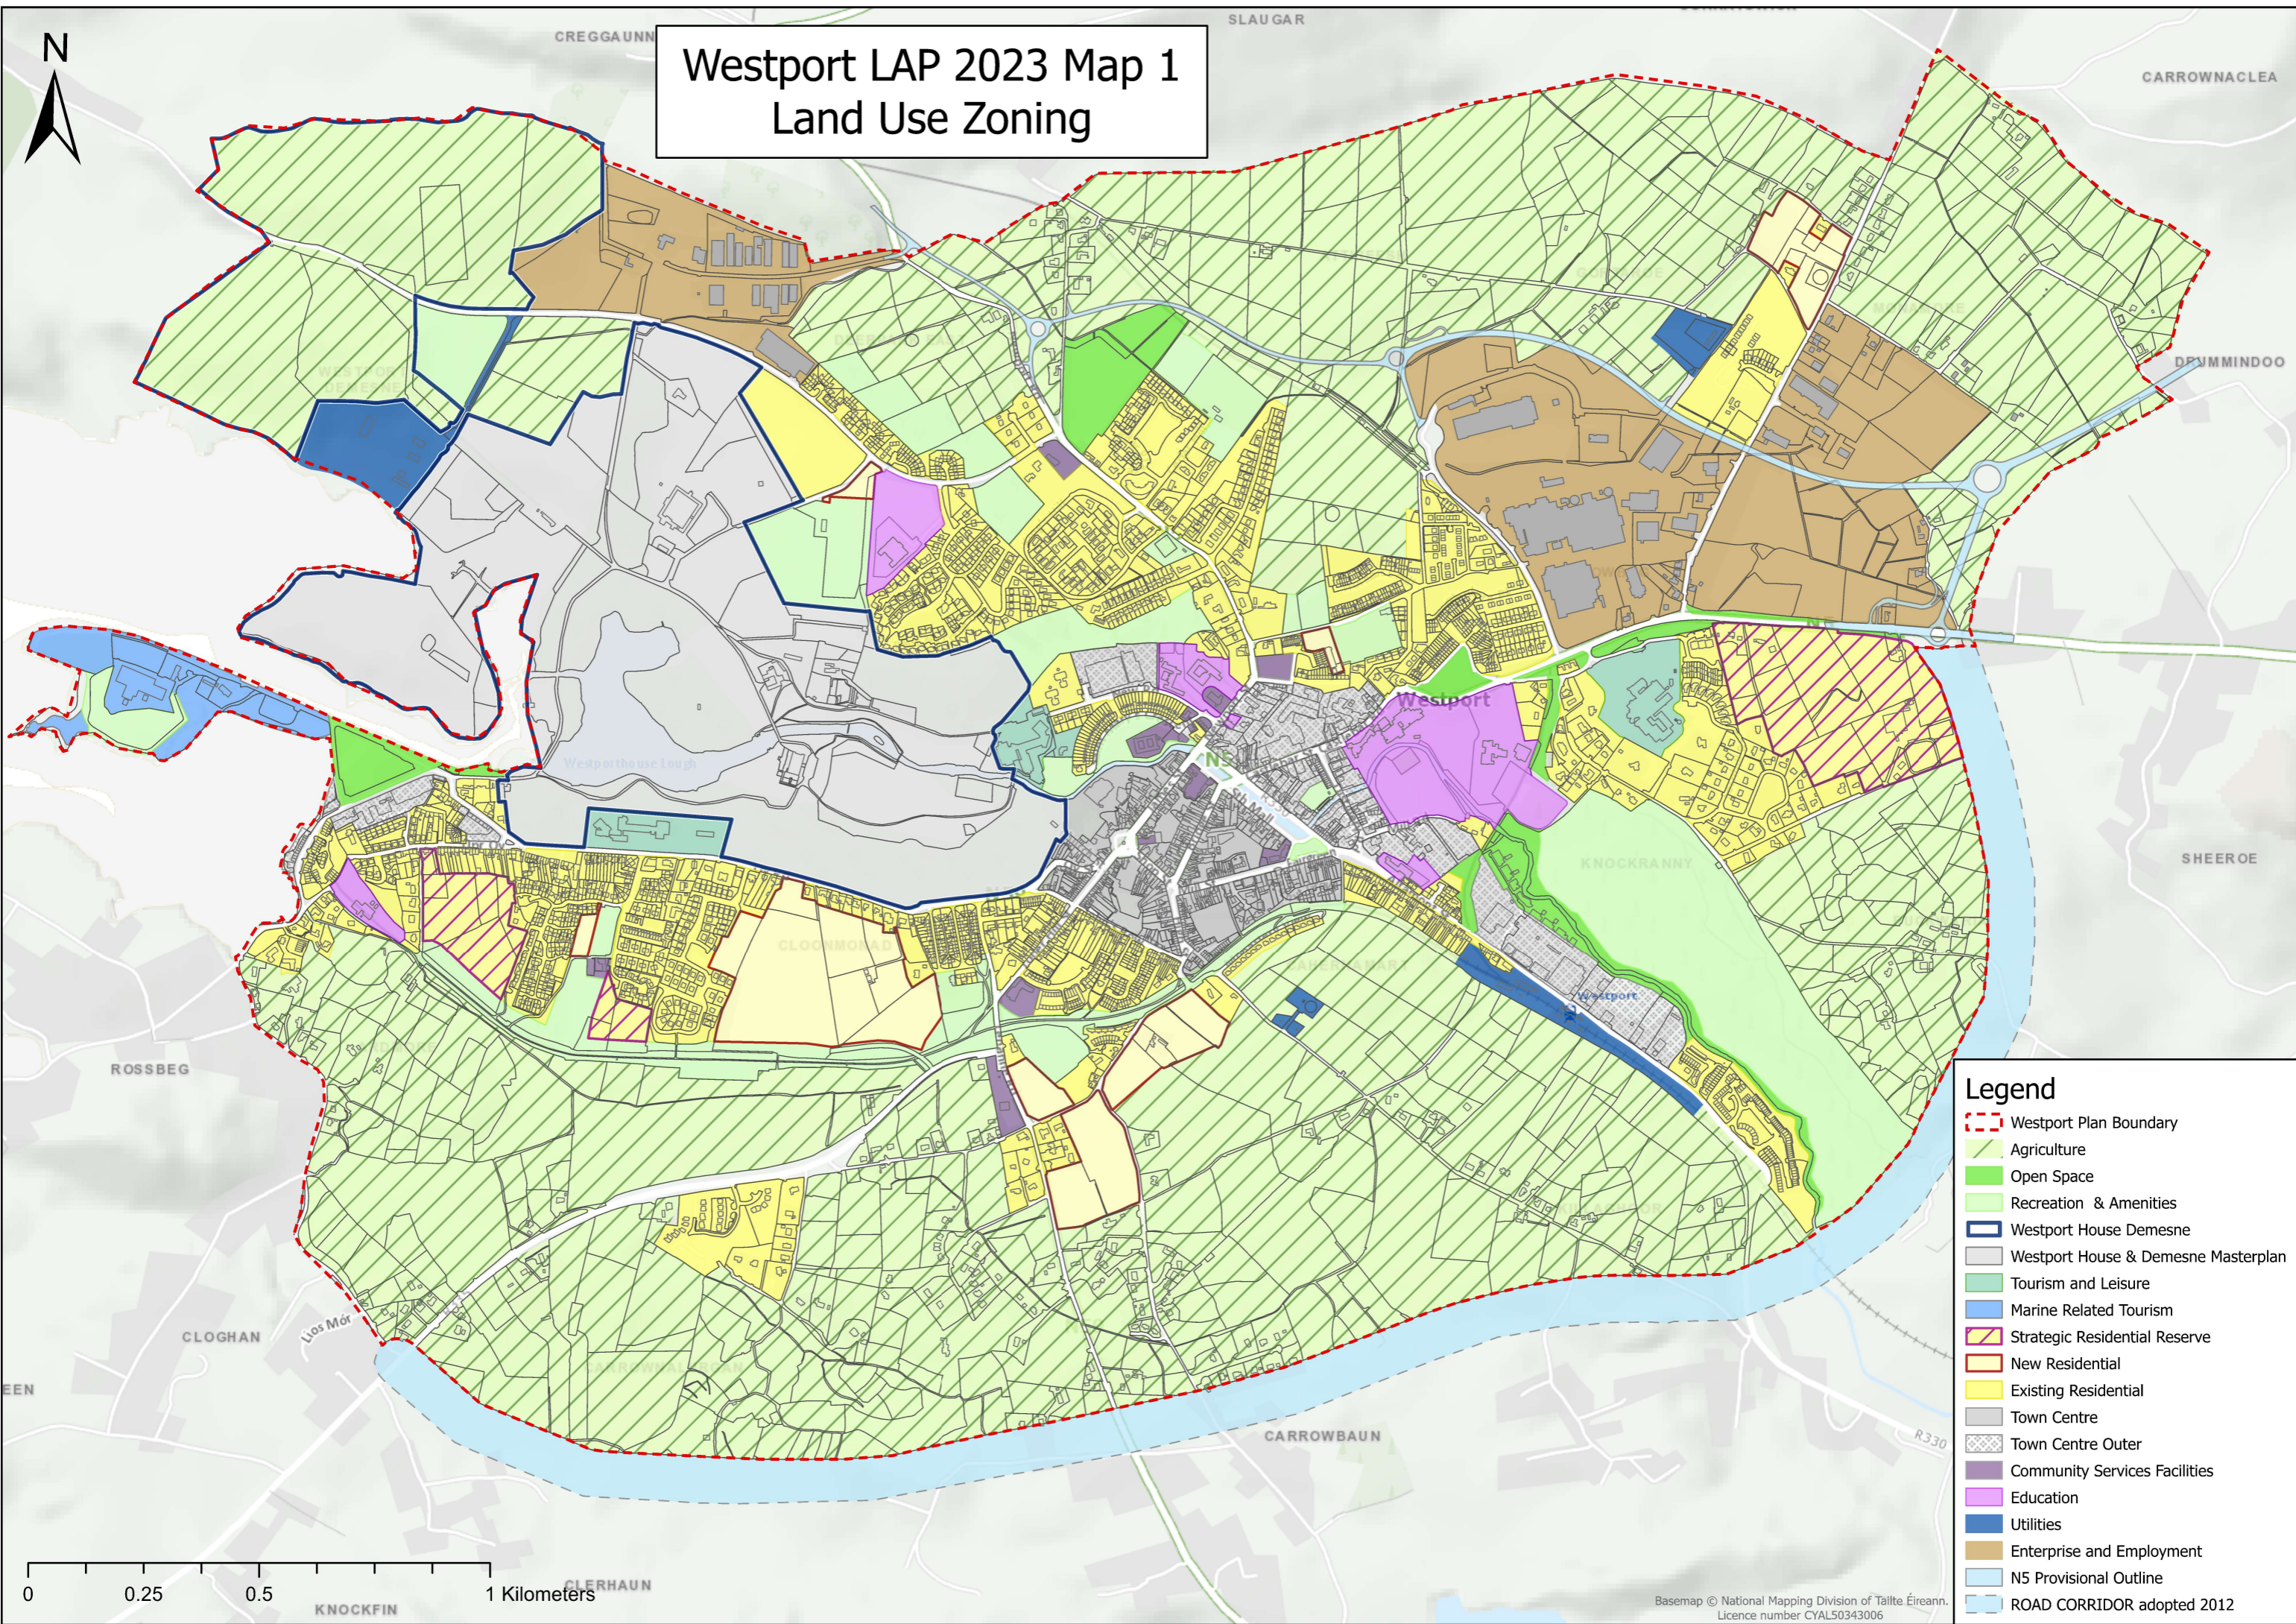

Westport LAP 2023 Map 1 Land Use Zoning

- Legend**
- Westport Plan Boundary
 - Agriculture
 - Open Space
 - Recreation & Amenities
 - Westport House Demesne
 - Westport House & Demesne Masterplan
 - Tourism and Leisure
 - Marine Related Tourism
 - Strategic Residential Reserve
 - New Residential
 - Existing Residential
 - Town Centre
 - Town Centre Outer
 - Community Services Facilities
 - Education
 - Utilities
 - Enterprise and Employment
 - N5 Provisional Outline
 - ROAD CORRIDOR adopted 2012