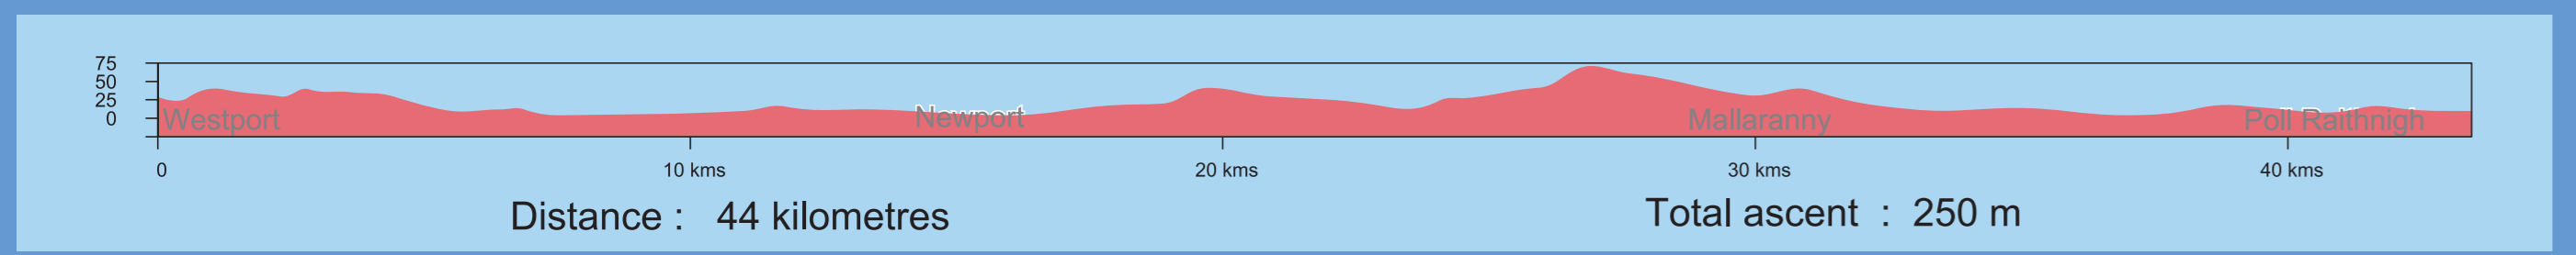

Achill Cycle Hub Routes

- N59 National Primary Road
- R319 Regional Road
- Minor Road
- Lane or Housing Estate
- Greenway : Surfaced Track
- - - Bog Road, Gravel Track
- P Car Park
- i Tourist Information
- B Bike Hire or Sales & Repairs
- A Accommodation, Camp Site
- S Shop, Pub, Restaurant
- P Petrol Station, Picnic Site
- P Post Office/ Box, Craft Shop
- T Golf Course, Equestrian Centre
- F Car Ferry, Boat Hire or Trips
- M Museum, Heritage Site, Church
- C Castle, Tomb, Wildlife

— Greenway : 44 Kilometres

— Other Cycle Routes

— Signposted Walking Routes

0 kilometres 2 4 6 kms

Louisburgh Cycle Hub Routes

Roonagh Quay