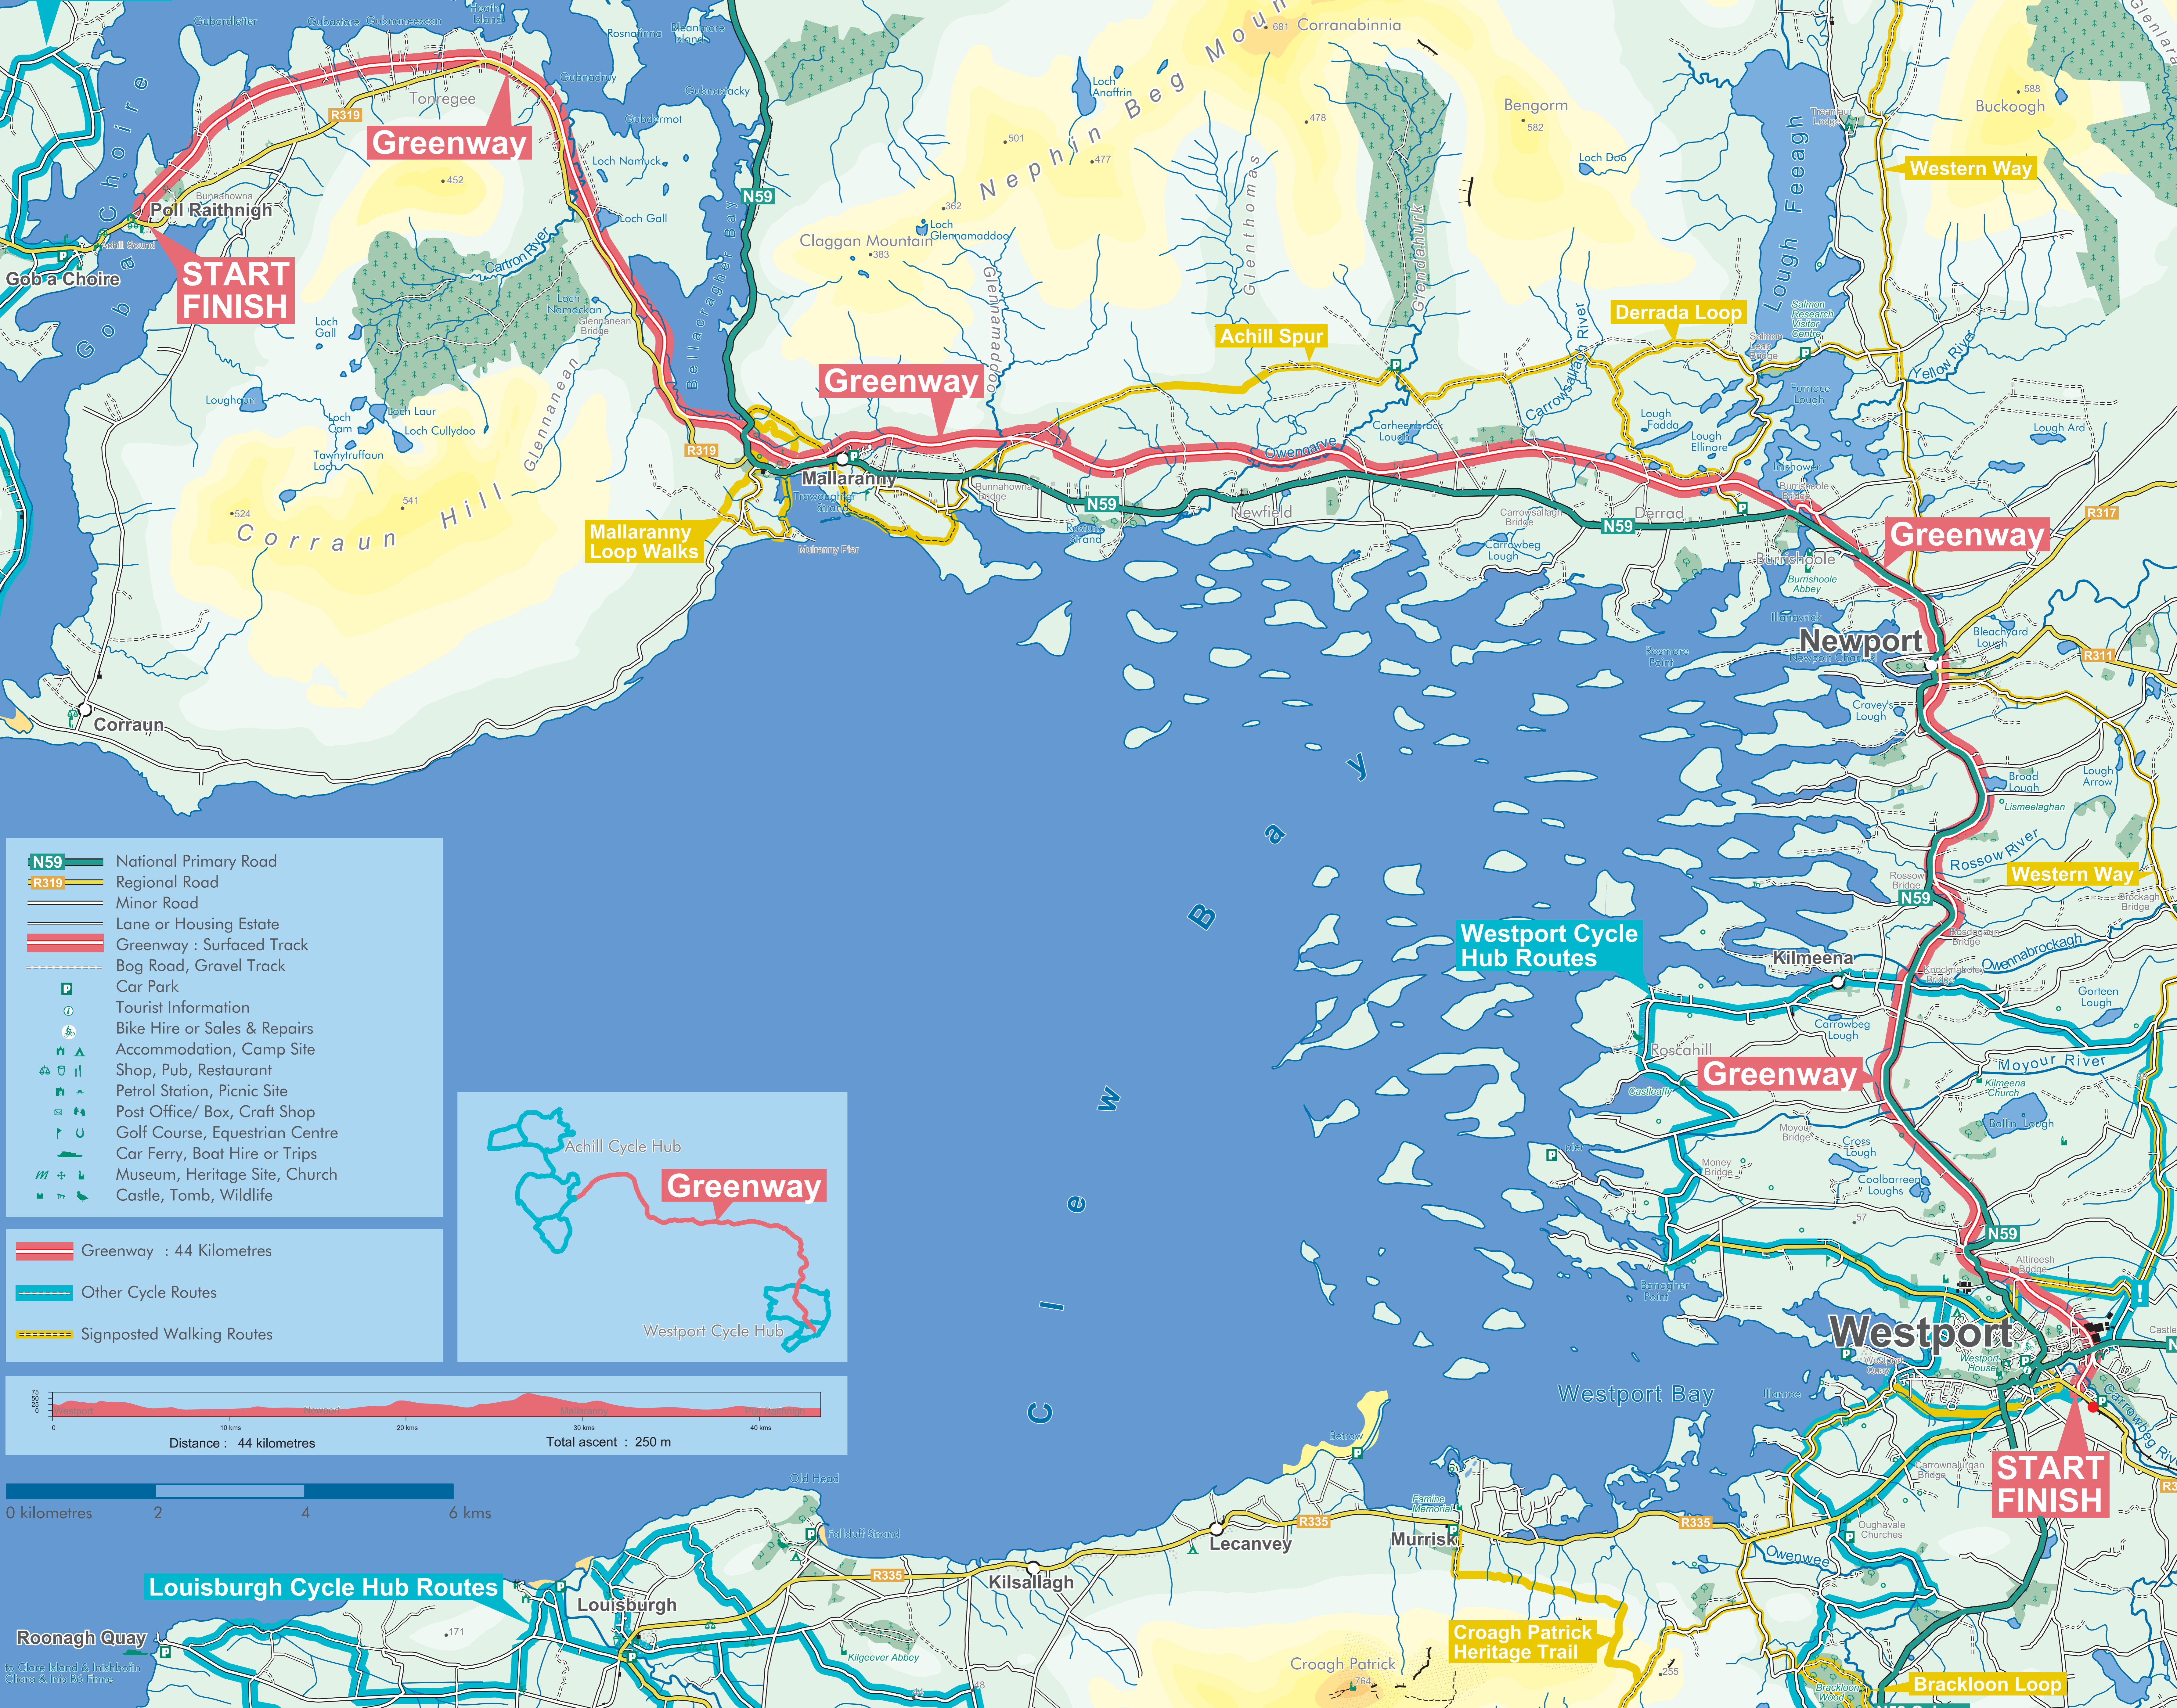

Achill Cycle Hub Routes

- N59 National Primary Road
- R319 Regional Road
- Minor Road
- Lane or Housing Estate
- Greenway : Surfaced Track
- - - Bog Road, Gravel Track
- P Car Park
- i Tourist Information
- B Bike Hire or Sales & Repairs
- A Accommodation, Camp Site
- S Shop, Pub, Restaurant
- P Petrol Station, Picnic Site
- P Post Office/ Box, Craft Shop
- T Golf Course, Equestrian Centre
- F Car Ferry, Boat Hire or Trips
- M Museum, Heritage Site, Church
- C Castle, Tomb, Wildlife

— Greenway : 44 Kilometres

— Other Cycle Routes

— Signposted Walking Routes