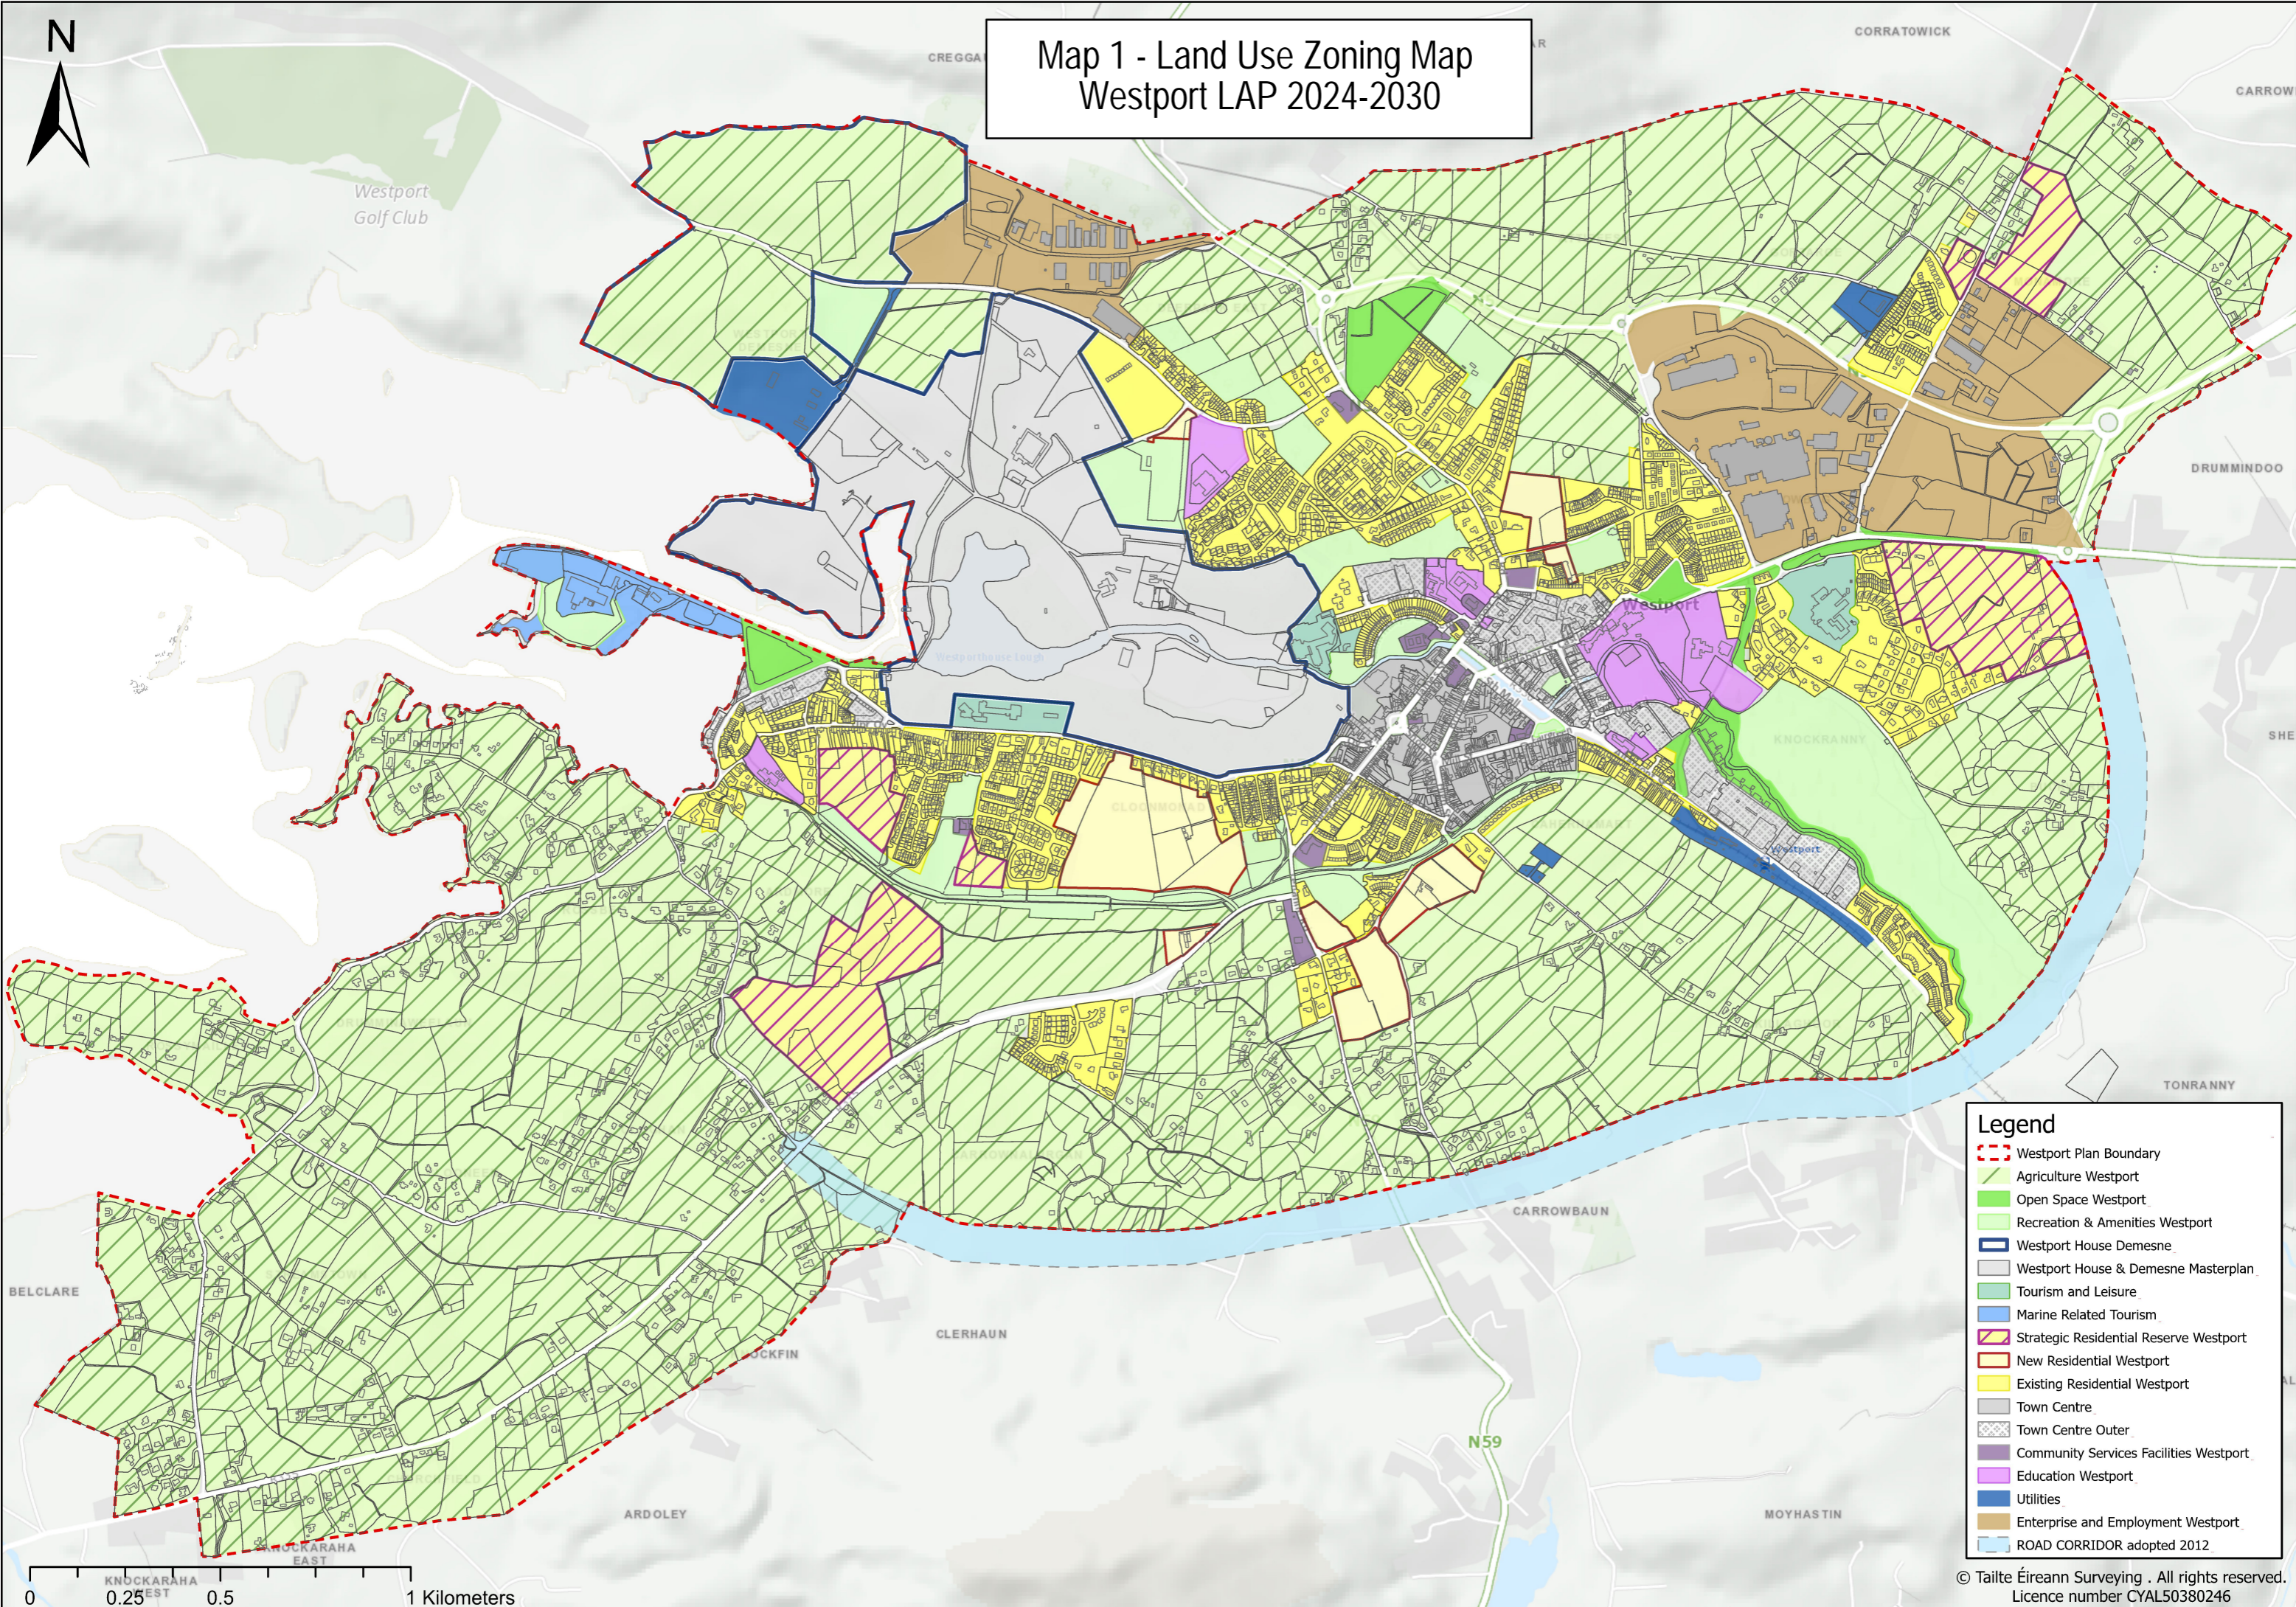

Map 1 - Land Use Zoning Map Westport LAP 2024-2030

Legend

- Westport Plan Boundary
- Agriculture Westport
- Open Space Westport
- Recreation & Amenities Westport
- Westport House Demesne
- Westport House & Demesne Masterplan
- Tourism and Leisure
- Marine Related Tourism
- Strategic Residential Reserve Westport
- New Residential Westport
- Existing Residential Westport
- Town Centre
- Town Centre Outer
- Community Services Facilities Westport
- Education Westport
- Utilities
- Enterprise and Employment Westport
- ROAD CORRIDOR adopted 2012