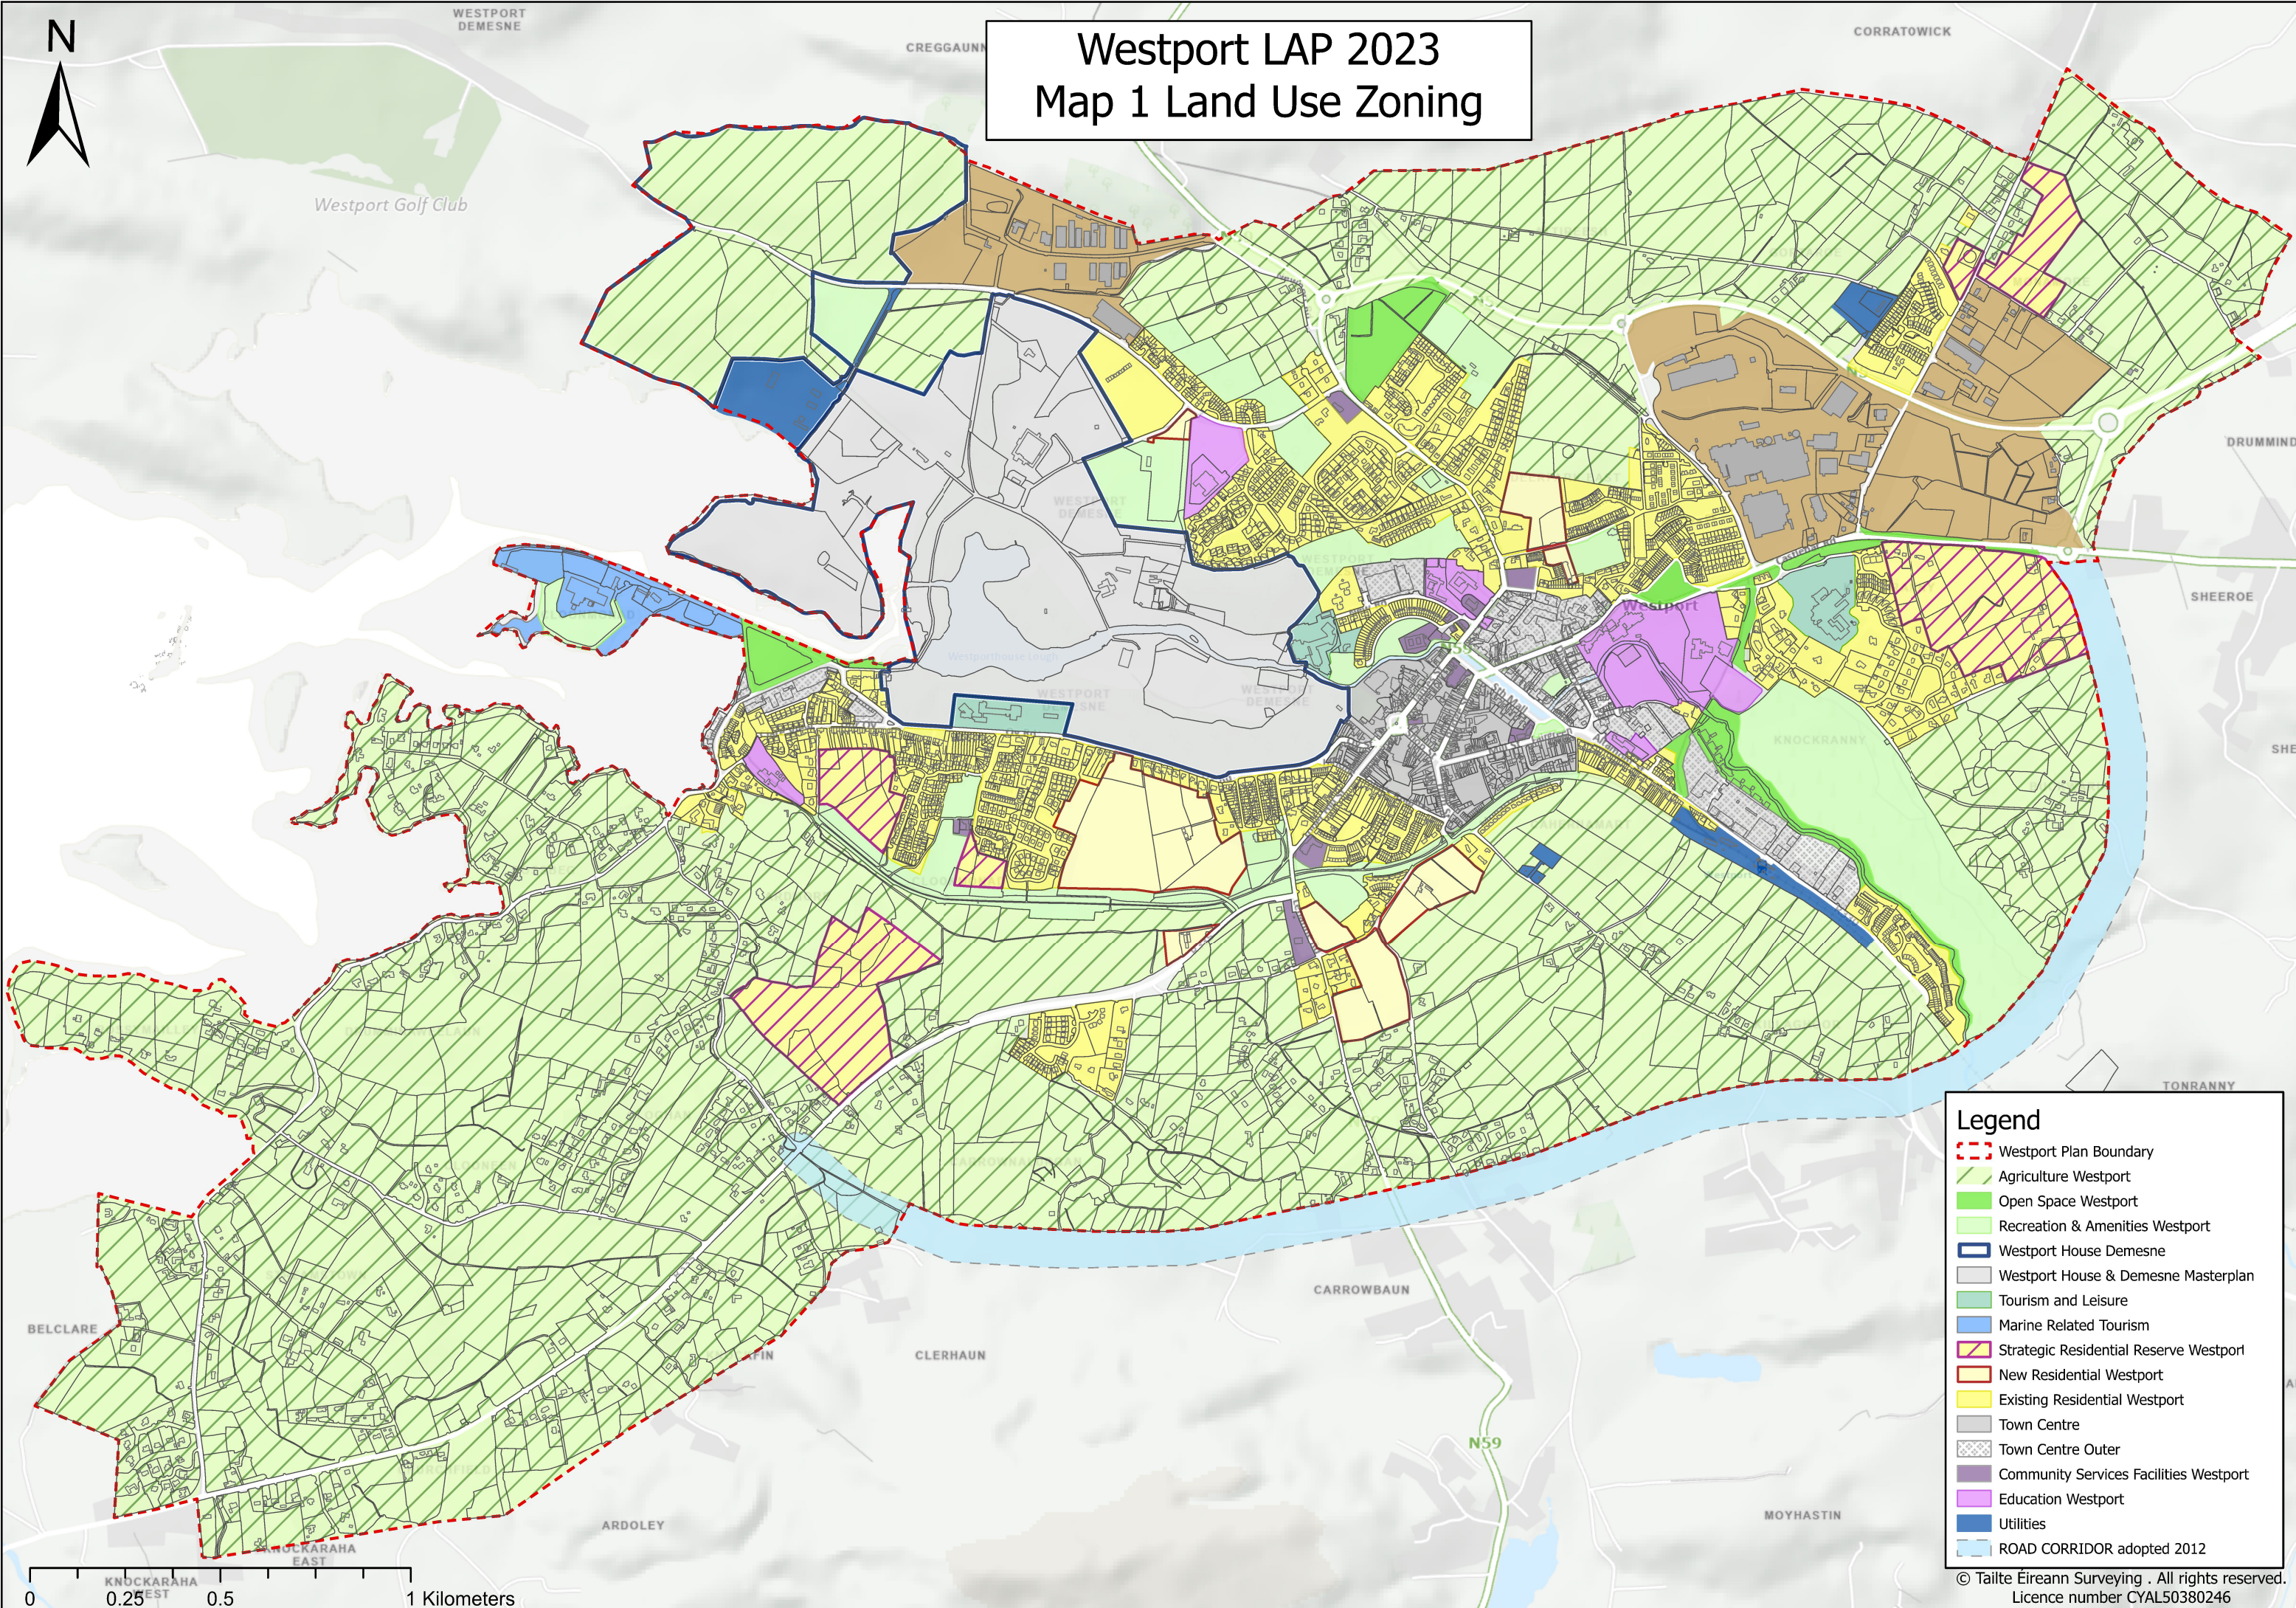

Westport LAP 2023 Map 1 Land Use Zoning

- Legend**
- - - Westport Plan Boundary
 - ▨ Agriculture Westport
 - Open Space Westport
 - Recreation & Amenities Westport
 - ▬ Westport House Demesne
 - Westport House & Demesne Masterplan
 - Tourism and Leisure
 - Marine Related Tourism
 - ▨ Strategic Residential Reserve Westport
 - New Residential Westport
 - Existing Residential Westport
 - Town Centre
 - ▨ Town Centre Outer
 - Community Services Facilities Westport
 - Education Westport
 - Utilities
 - ▬ ROAD CORRIDOR adopted 2012