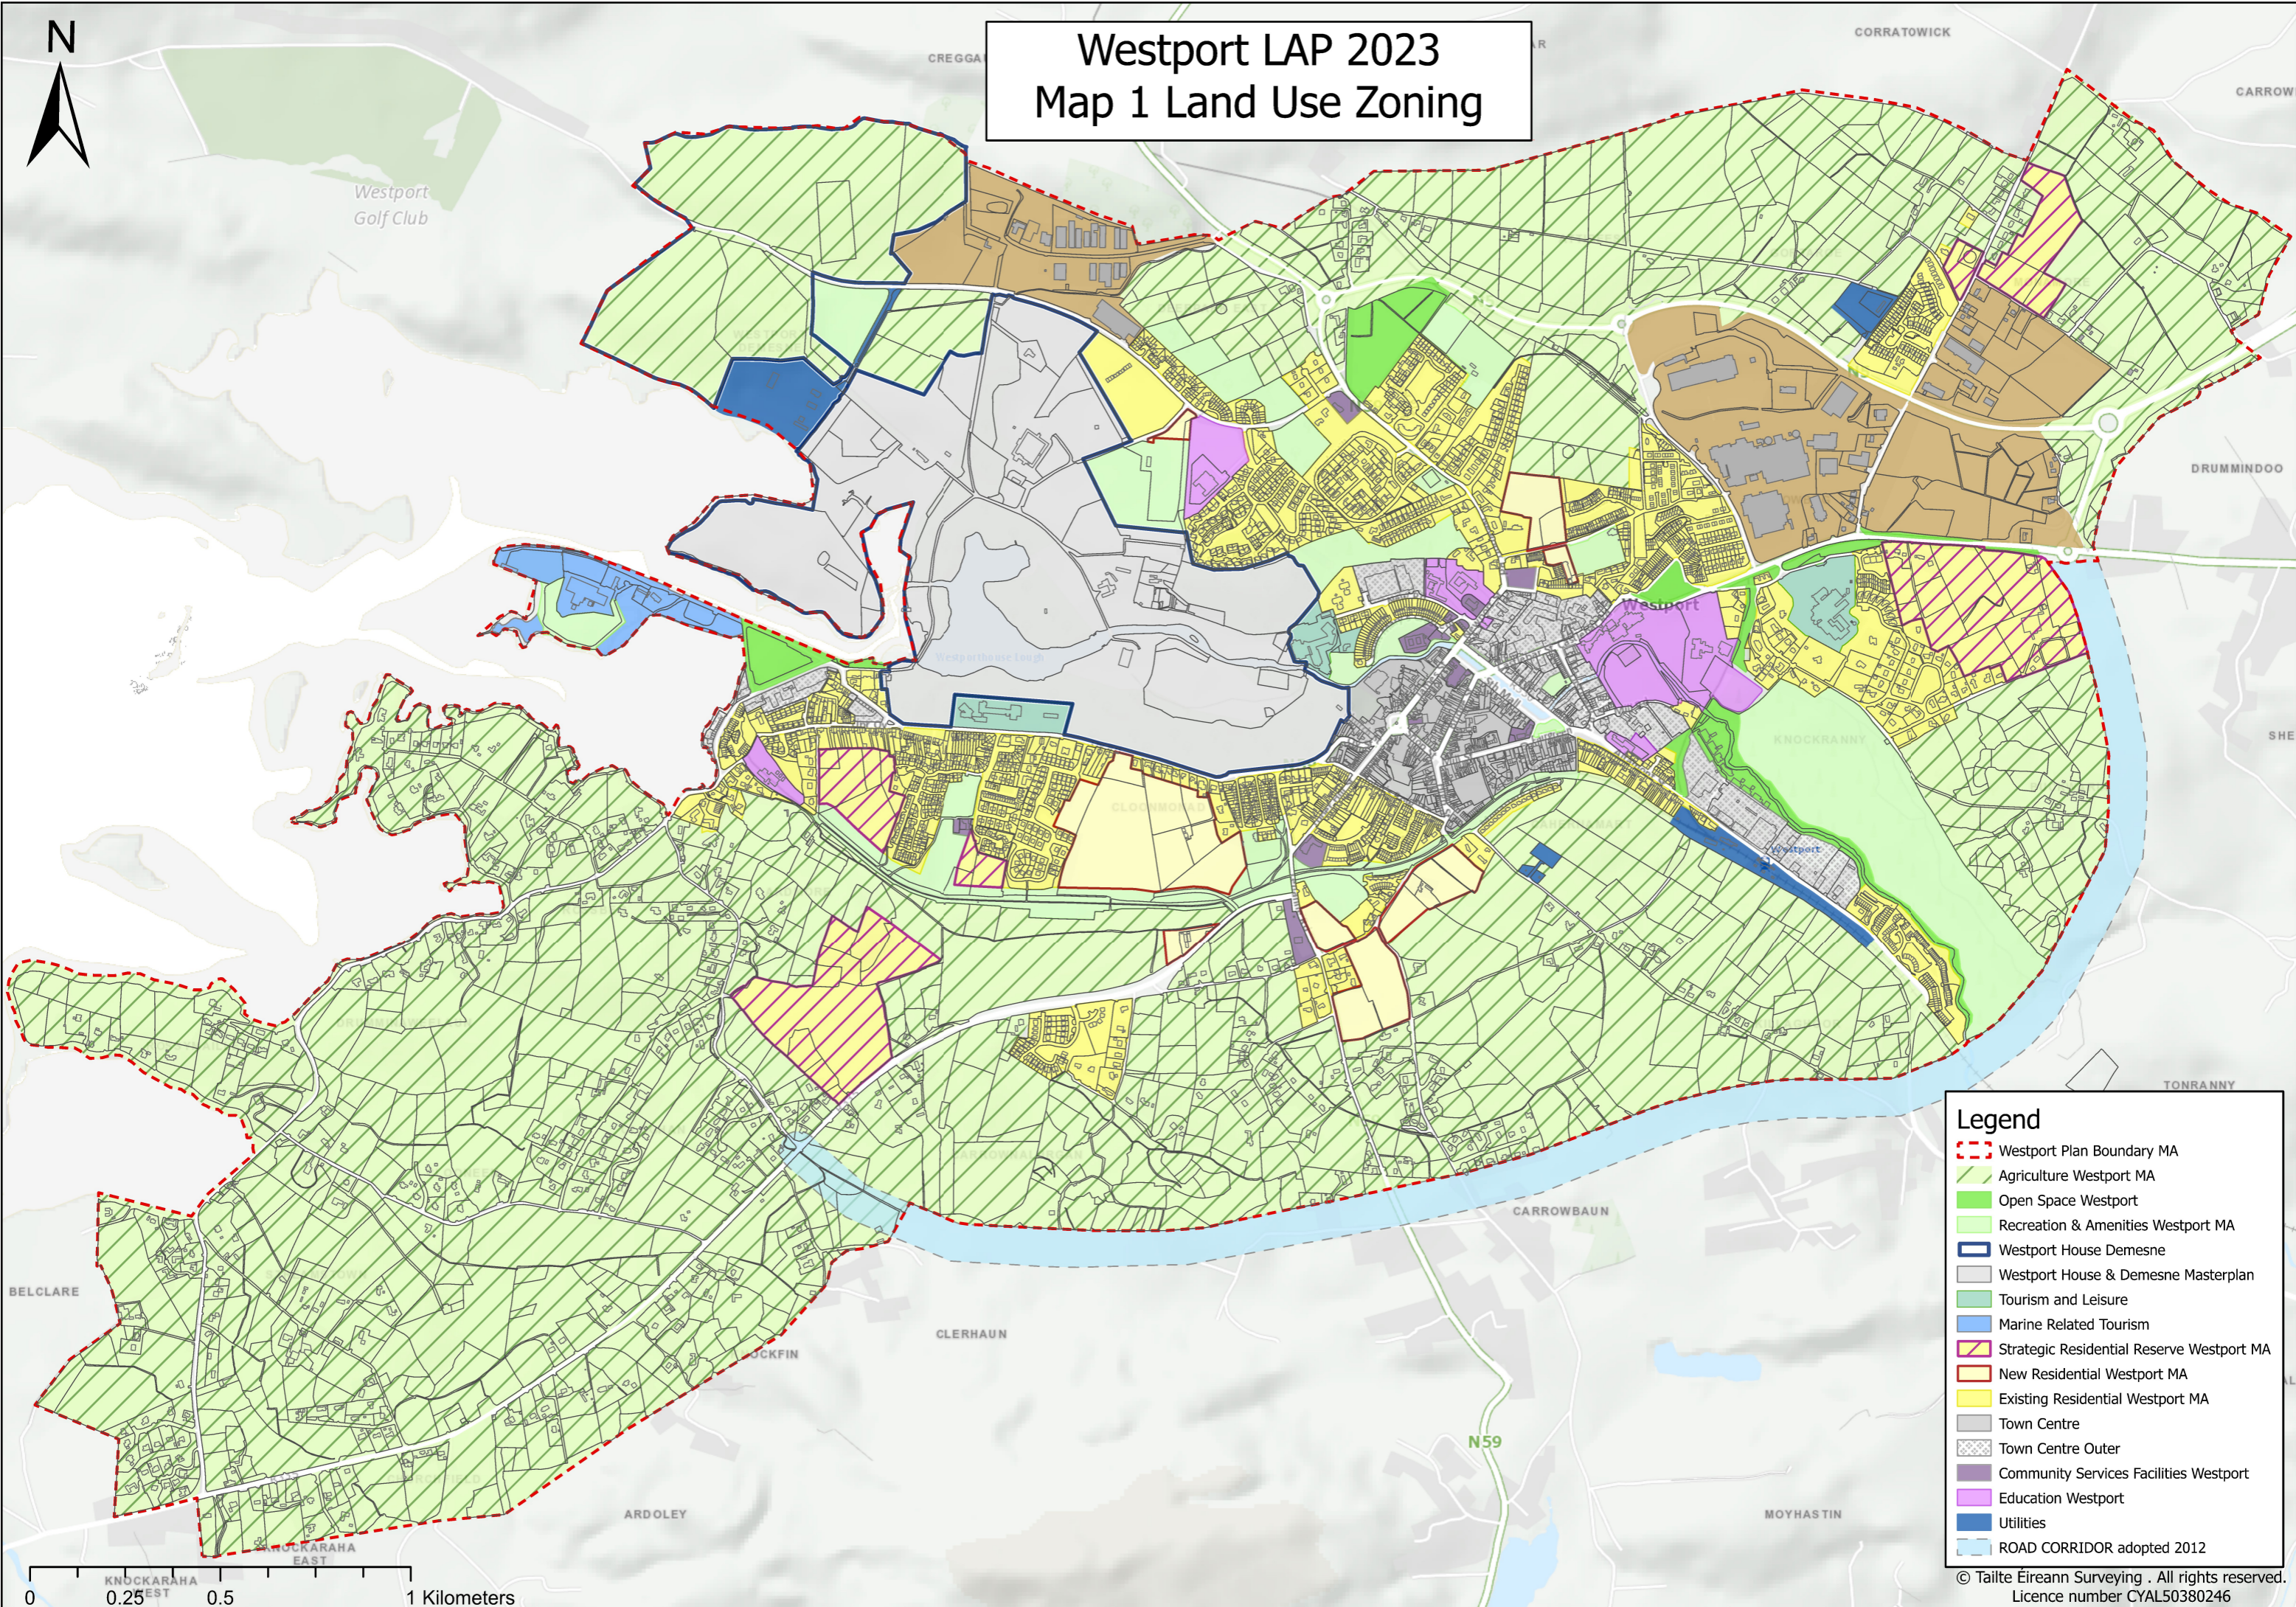

Westport LAP 2023 Map 1 Land Use Zoning

Legend

- - - Westport Plan Boundary MA
- / / / Agriculture Westport MA
- Open Space Westport
- Recreation & Amenities Westport MA
- ▭ Westport House Demesne
- Westport House & Demesne Masterplan
- Tourism and Leisure
- Marine Related Tourism
- / / / Strategic Residential Reserve Westport MA
- New Residential Westport MA
- Existing Residential Westport MA
- Town Centre
- Town Centre Outer
- Community Services Facilities Westport
- Education Westport
- Utilities
- ROAD CORRIDOR adopted 2012