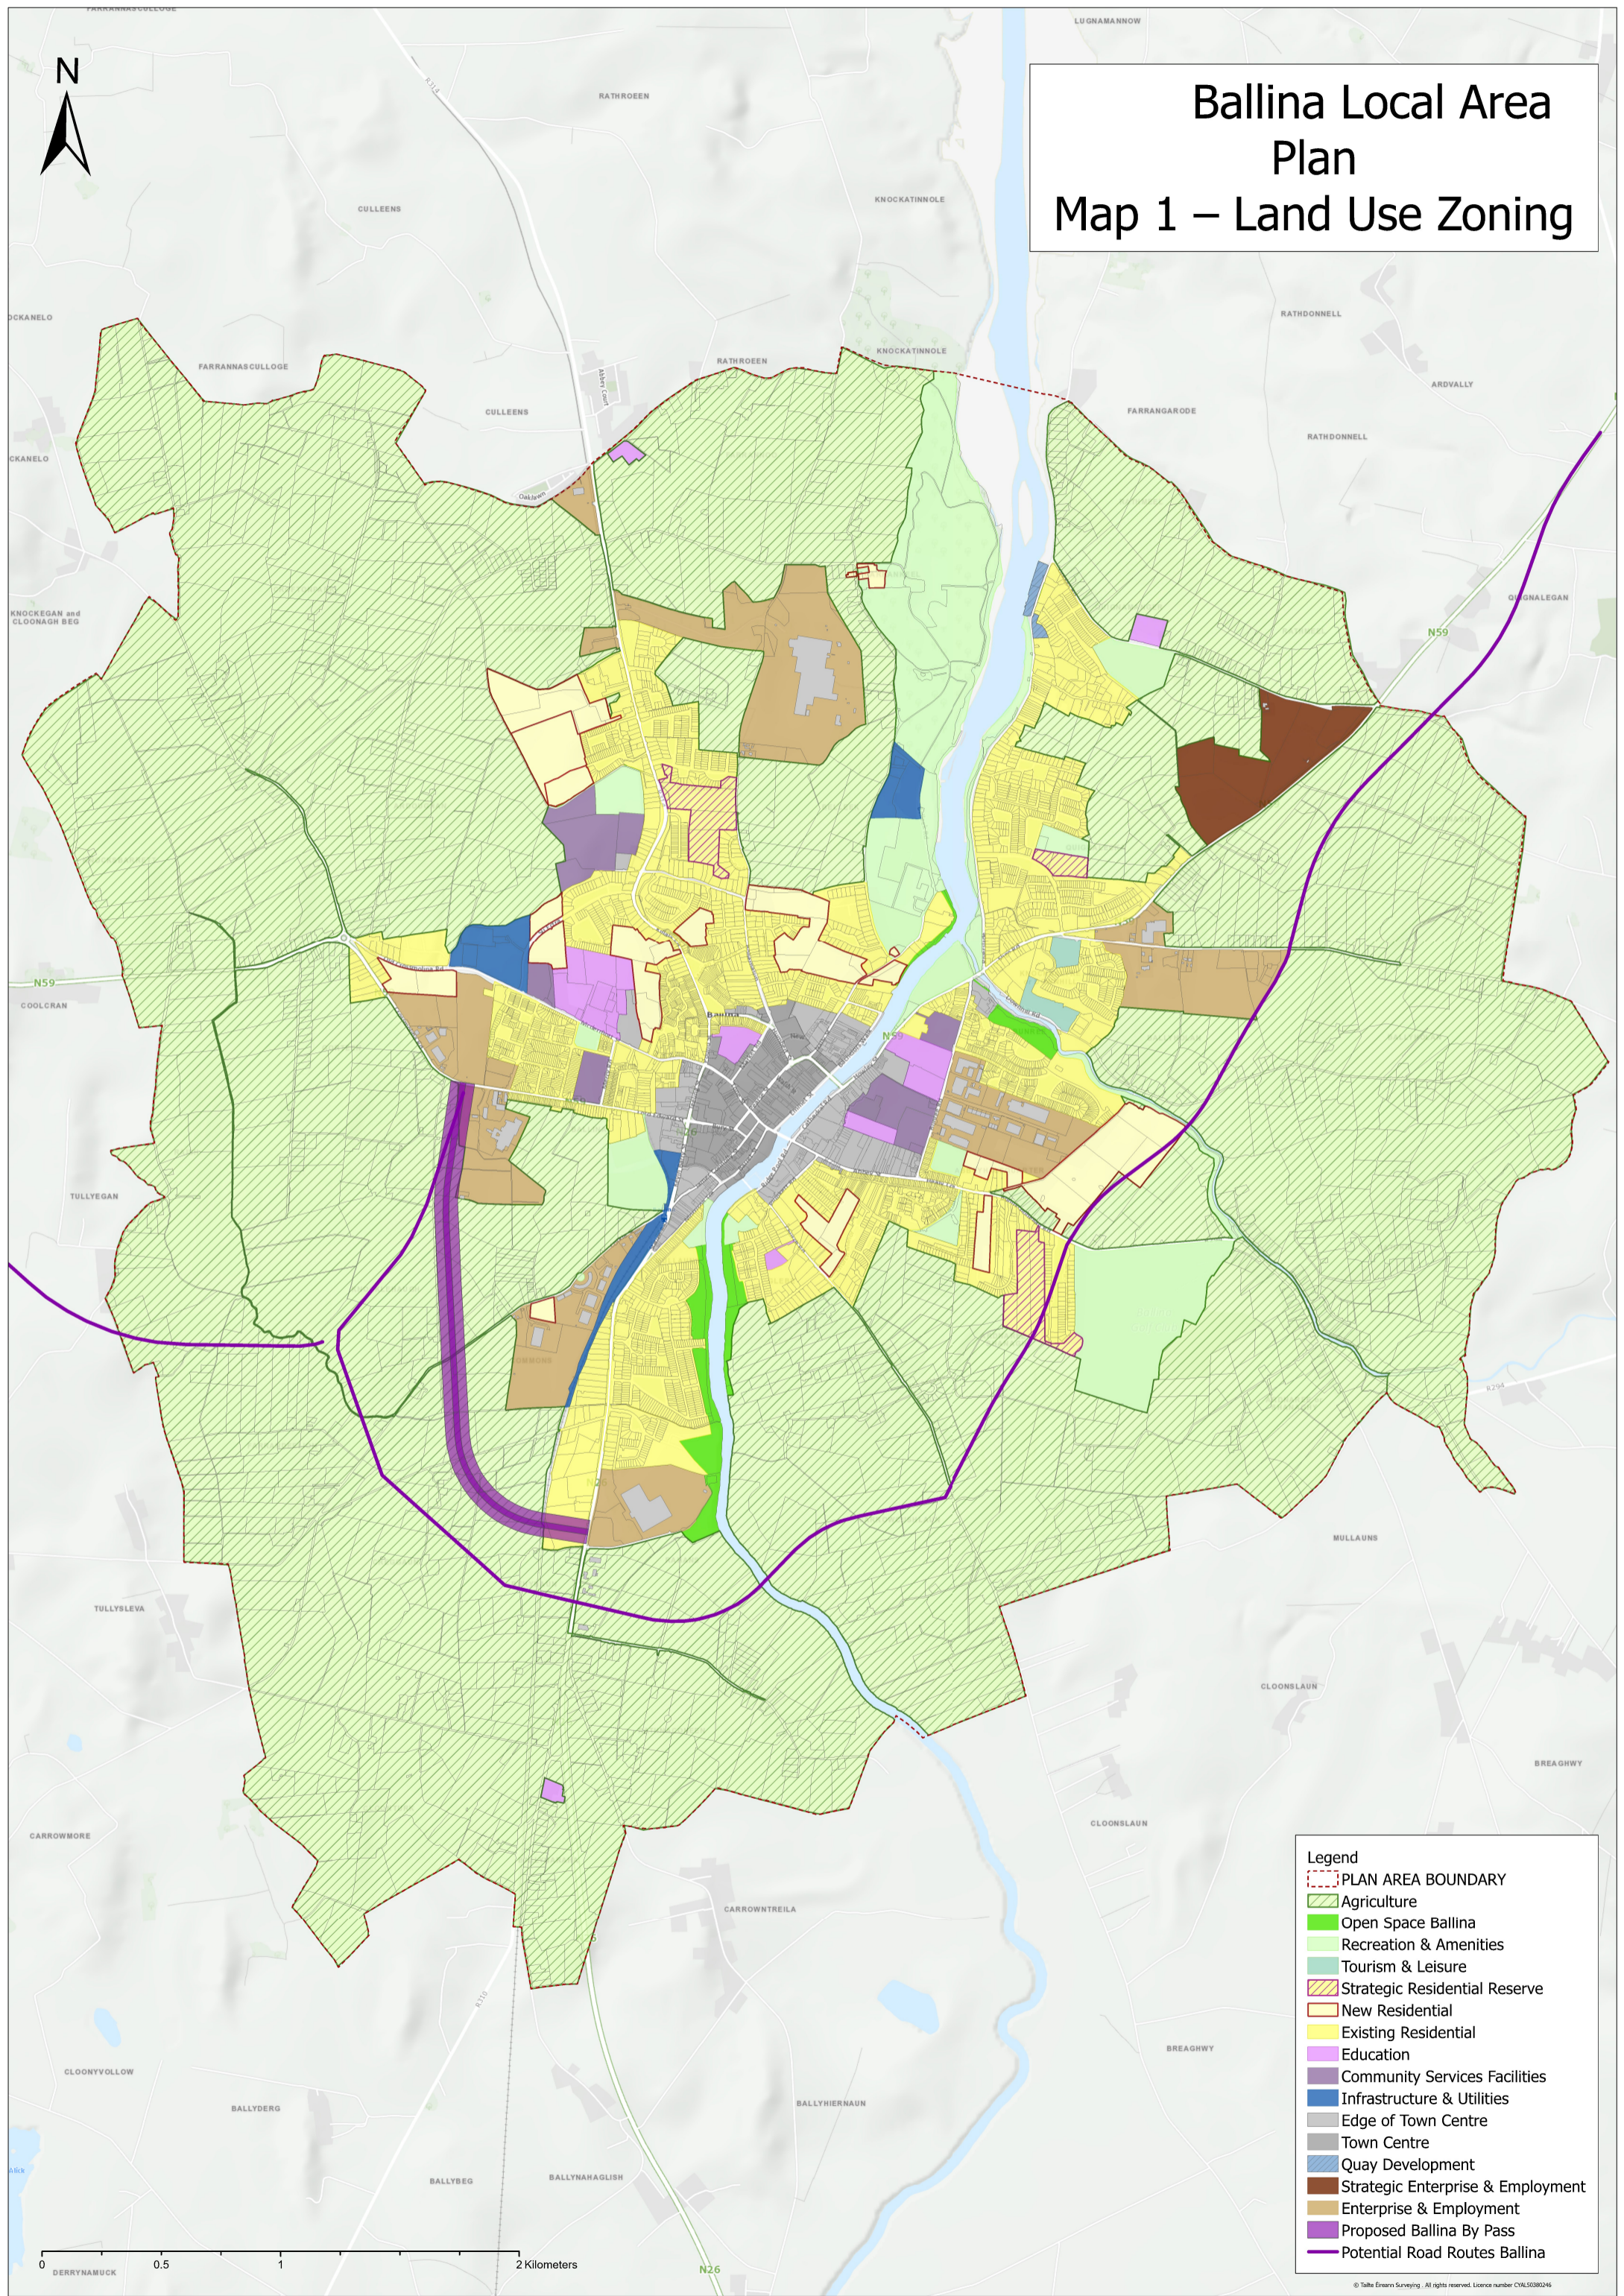

Ballina Local Area Plan

Map 1 – Land Use Zoning

- Legend**
- PLAN AREA BOUNDARY
 - Agriculture
 - Open Space Ballina
 - Recreation & Amenities
 - Tourism & Leisure
 - Strategic Residential Reserve
 - New Residential
 - Existing Residential
 - Education
 - Community Services Facilities
 - Infrastructure & Utilities
 - Edge of Town Centre
 - Town Centre
 - Quay Development
 - Strategic Enterprise & Employment
 - Enterprise & Employment
 - Proposed Ballina By Pass
 - Potential Road Routes Ballina